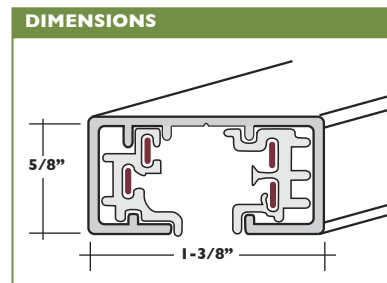

Color:
WH = White   BK= Black   SN = Satin Nickel

The lever must be placed at the upper position, when the track head is intended to be use on the second-circuit of the track.