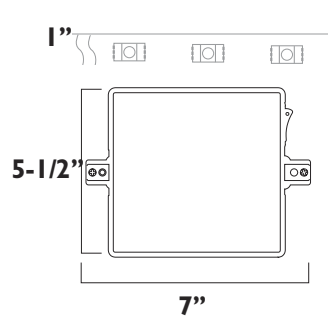

Single Circuit Track Coupler Limiter

In-line feed with circuit breaker

ET159-1A-__	(120W)-Circuit Breaker
ET159-2.5A-__	(300W)-Circuit Breaker
ET159-5A-__	(600W)-Circuit Breaker
ET159-7.5A-__	(960W) Circuit Breaker
ET159-10A-__	(1200W) Circuit Breaker
ET159-12A-__	(1440W) Circuit Breaker
ET159-14A-__	(1660W) Circuit Breaker

2- Circuit Track Coupler Limiter

In-line feed with circuit breaker

ET2159-1A-__	(120W)-Circuit Breaker
ET2159-2.5A-__	(300W)-Circuit Breaker
ET2159-5A-__	(600W)-Circuit Breaker
ET2159-7.5A-__	(960W) Circuit Breaker
ET2159-10A-__	(1200W) Circuit Breaker
ET2159-12A-__	(1440W) Circuit Breaker
ET2159-14A-__	(1660W) Circuit Breaker