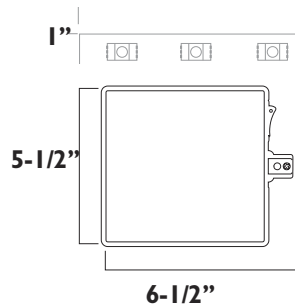

Single Circuit Track Coupler Limiter

In-line feed with circuit breaker

ET159-1A-__	(120W)-Circuit Breaker
ET159-2.5A-__	(300W)-Circuit Breaker
ET159-5A-__	(600W)-Circuit Breaker
ET159-7.5A-__	(960W) Circuit Breaker
ET159-10A-__	(1200W) Circuit Breaker
ET159-12A-__	(1440W) Circuit Breaker
ET159-14A-__	(1660W) Circuit Breaker

2- Circuit Track Coupler Limiter

In-line feed with circuit breaker

ET2159-1A-__	(120W)-Circuit Breaker
ET2159-2.5A-__	(300W)-Circuit Breaker
ET2159-5A-__	(600W)-Circuit Breaker
ET2159-7.5A-__	(960W) Circuit Breaker
ET2159-10A-__	(1200W) Circuit Breaker
ET2159-12A-__	(1440W) Circuit Breaker
ET2159-14A-__	(1660W) Circuit Breaker