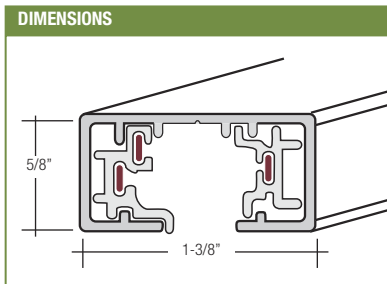

BK-Black

WH-White

I-CIRCUIT TRACK

- Single circuit
- Extruded aluminum body
- Insulated solid 12-gauge copper
- Rated for maximum of 2400 watts
- Visual polarity groove
- Compatible with most 3-wire systems
- Easy Relocatable fixture head

ET2	2 FT. TRACK
ET4	4 FT. TRACK
ET6	6 FT. TRACK
ET8	8 FT. TRACK
ET12	12 FT. TRACK

Color:
 WH = White BK = Black SN = Satin Nickel

The lever must be placed at the lower position, when the track head is intended to be use in a one-circuit track system.