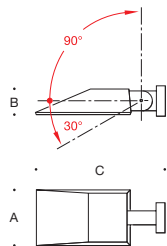

Electrical: 40W LED luminaire, 44.7 total system watts, -30° C start temperature. Integral 120V through 277 V electronic LED driver, 0-10V dimming. LED module(s) are available from factory for easy replacement. Standard LED color temperature is 4000K with a >80 CRI. Available in 3000K (>80 CRI); add suffix K3 to order.

Note: Due to the dynamic nature of LED technology, LED luminaire data on this sheet is subject to change at the discretion of BEGA-US. For the most current technical data, please refer to www.bega-us.com.

Finish: All BEGA standard finishes are polyester powder coat with minimum 3 mil thickness. Available in four standard BEGA colors: Black (BLK); White (WHT); Bronze (BRZ); Silver (SLV). To specify, add appropriate suffix to catalog number. Custom colors supplied on special order.

UL listed for US and Canadian Standards, suitable for wet locations.
Protection class: IP65.

Weight: 11 lbs.

Luminaire Lumens: 2039

Tested in accordance with LM-79-08

Lamp	A	B	C
6854 LED 40 W LED	8⁷/₈	4	19¹/₄

Type:
BEGA Product:
Project:
Voltage:
Color:
Options:
Modified: